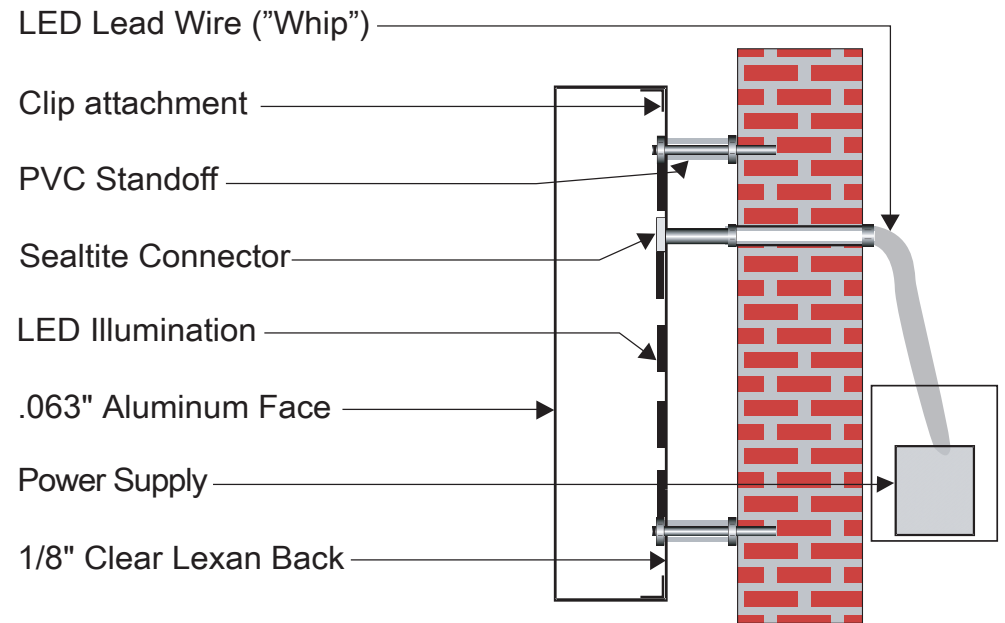

FRONT VIEW

SIDE VIEW

HALO LIT CHANNEL LETTERS

NOTE: ALL DESIGN CONCEPTS AND ARTWORK ARE PROPERTY OF THE SIGN DUDE AND MAY NOT BE REPRODUCED WITHOUT PERMISSION. MOCKUPS ARE PROVIDED **FOR POSITION ONLY**. FINAL PLACEMENT AND COLORS MAY VARY.