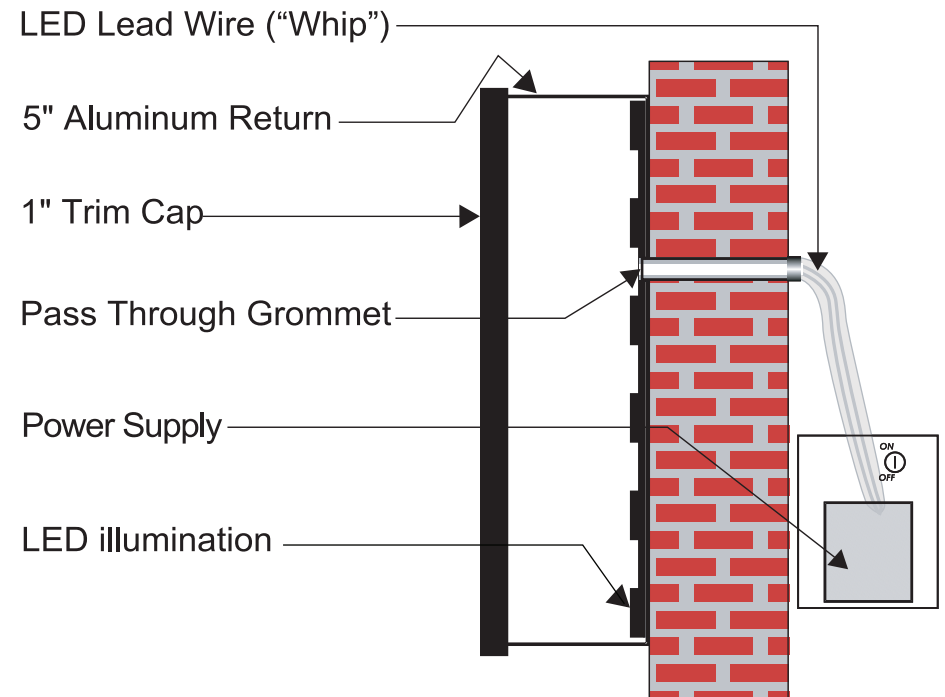

FRONT VIEW

SIDE VIEW FLUSH MOUNT

FRONT LIT CHANNEL LETTERS

NOTE: ALL DESIGN CONCEPTS AND ARTWORK ARE PROPERTY OF THE SIGN DUDE AND MAY NOT BE REPRODUCED WITHOUT PERMISSION. MOCKUPS ARE PROVIDED **FOR POSITION ONLY**. FINAL PLACEMENT AND COLORS MAY VARY.