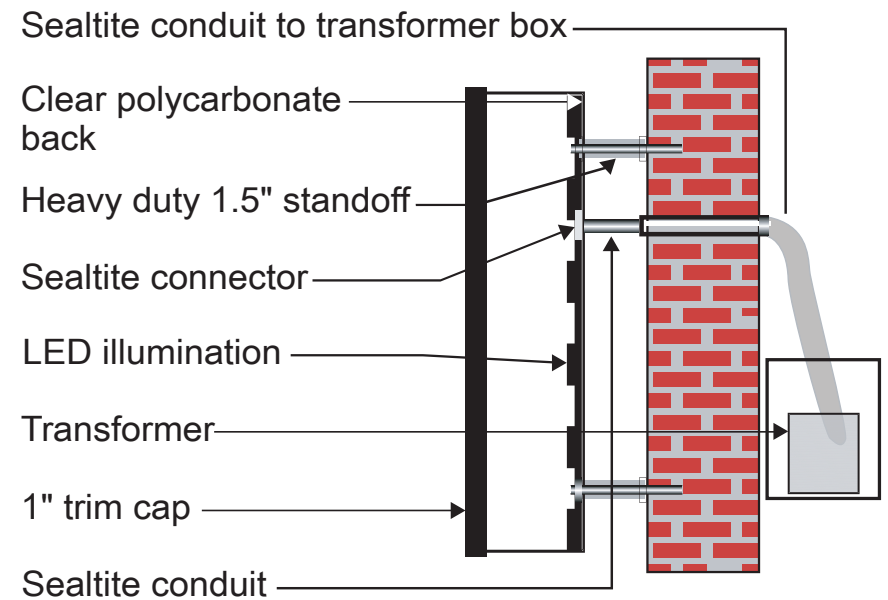

FRONT VIEW

SIDE VIEW

FRONT/BACK LIT CHANNEL LETTERS

NOTE: ALL DESIGN CONCEPTS AND ARTWORK ARE PROPERTY OF THE SIGN DUDE AND MAY NOT BE REPRODUCED WITHOUT PERMISSION. MOCKUPS ARE PROVIDED **FOR POSITION ONLY**. FINAL PLACEMENT AND COLORS MAY VARY.