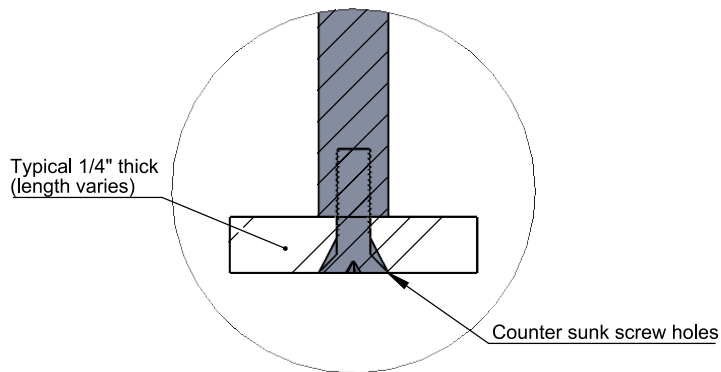

FRONT VIEW II SCALE 1:2.5

SECTION VIEW A-A II SCALE 1:2.5

DETAIL DW II SCALE 2:1

ISOMETRIC BACK VIEW II SCALE 1:1.75

BOTTOM-RAIL MOUNT

NOTE: ALL DESIGN CONCEPTS AND ARTWORK ARE PROPERTY OF THE SIGN DUDE AND MAY NOT BE REPRODUCED WITHOUT PERMISSION. MOCKUPS ARE PROVIDED **FOR POSITION ONLY**. FINAL PLACEMENT AND COLORS MAY VARY.