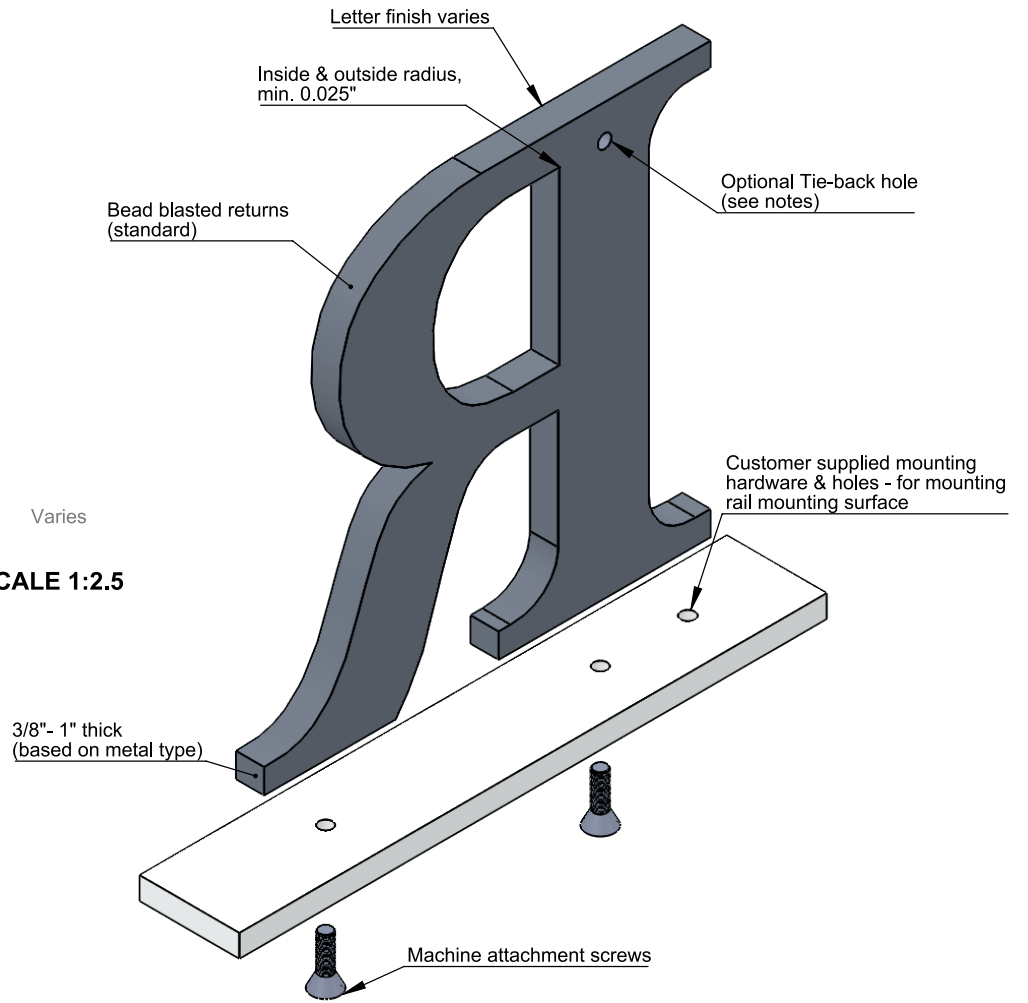

FRONT VIEW II SCALE 1:2.5

SECTION VIEW A-A II SCALE 1:2.5

DETAIL DW II SCALE 2:1

ISOMETRIC BACK VIEW II SCALE 1:1.75

BOTTOM-RAIL MOUNT

NOTE: ALL DESIGN CONCEPTS AND ARTWORK ARE PROPERTY OF THE SIGN DUDE AND MAY NOT BE REPRODUCED WITHOUT PERMISSION. MOCKUPS ARE PROVIDED **FOR POSITION ONLY**. FINAL PLACEMENT AND COLORS MAY VARY.