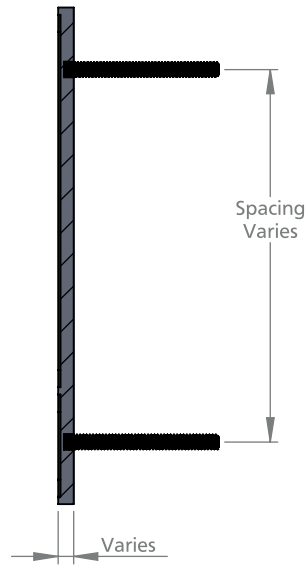

FRONT VIEW II SCALE 1:3

SECTION VIEW A-A II SCALE 1:3

ISOMETRIC VIEW II SCALE 1:2

DETAIL DW II SCALE 1:1.25

BLIND STUD MOUNT

NOTE: ALL DESIGN CONCEPTS AND ARTWORK ARE PROPERTY OF THE SIGN DUDE AND MAY NOT BE REPRODUCED WITHOUT PERMISSION. MOCKUPS ARE PROVIDED **FOR POSITION ONLY**. FINAL PLACEMENT AND COLORS MAY VARY.