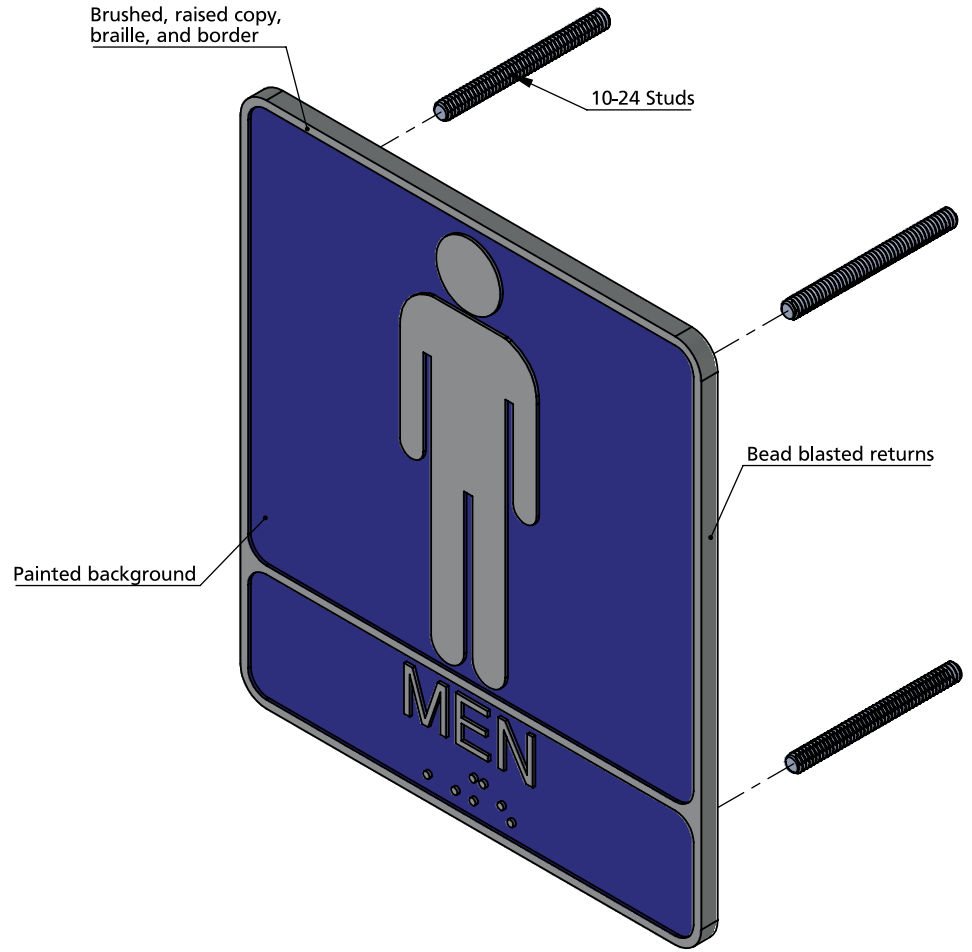

FRONT VIEW II SCALE 1:3

SECTION VIEW A-A II SCALE 1:3

ISOMETRIC VIEW II SCALE 1:2

DETAIL DW II SCALE 1:1.25

BLIND STUD MOUNT

NOTE: ALL DESIGN CONCEPTS AND ARTWORK ARE PROPERTY OF THE SIGN DUDE AND MAY NOT BE REPRODUCED WITHOUT PERMISSION. MOCKUPS ARE PROVIDED **FOR POSITION ONLY**. FINAL PLACEMENT AND COLORS MAY VARY.